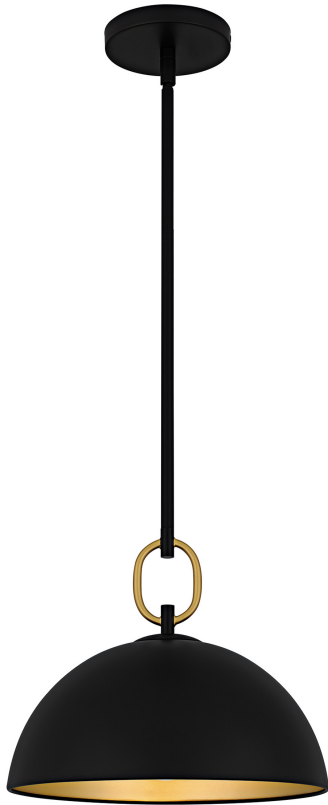

CE01812MBK

Cleo 1-Light Matte Black Pendant
Matte Black

QUOIZEL
LIGHTING

DIMENSIONS

Dimensions: 12.00" W x 10.00" H x 12.00" D

Overall Height: 46.75"

Canopy Dimensions: 5.00"W x 0.75"D

Chain/Downrod Length: 2 (0.5"D x 6") and 2 (0.5"D x 12")
Down Rods

Weight: 3.08 lbs

DETAILS

Material: STEEL

Glass/Shade Description: Metal - Steel

LAMPING

Light Source: Socketed

Bulb Included: No

Bulb Type: Medium Base

Bulb Quantity: 1

Watts per Bulb: 100

LED Wattage Equivalent: 25W

ELECTRICAL

Dimmable: Yes

Voltage: 120v

Wire Length: 8'

INSTALLATION